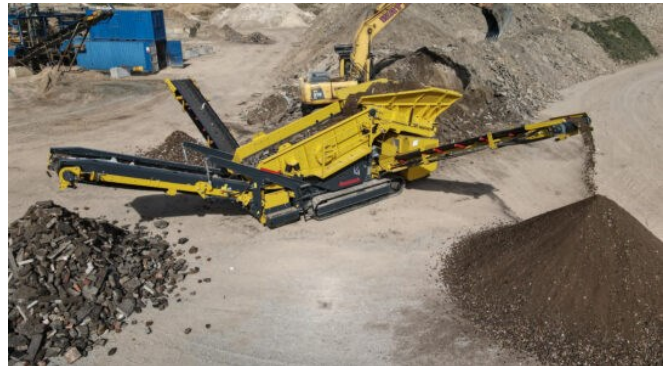

USED EQUIPMENT

Keestrack K4 Mobile Scalping Screener

Also k4e & k4e0 versions available

Condition: New

Year: 2021

Make: Keestrack

Model: K4

Location: Alabama

Hours: TBA

Price: Contact us for price

- Unrivaled Performance
- Standard heavy duty plate apron feeder and hydraulic folding hopper walls
- Double deck screen box 4.200 x 1.500 mm (14' x 5')
- 6,3 m² screening surface upper deck, 5,4 m² lower deck
- Capacity up to 350 tonnes / hour
- Available in full hybrid version
- Contractor's choice, compact by weight and dimensions
- Feed hopper 7 m³ (9 yard³), several hopper extensions available
- Low emission engine
- Lowest fuel consumption in the industry
- Large range of screen meshes, fingers, punched plate & grizzly decks available
- Hydraulical liftable screen box
- Hydraulic adjustable screen angle
- 2 speed track drive

Extensive option list to configure to your application

Transport dimensions Working dimensions

Weight	26,55 t (29 sT)	
Length	10.732 mm (35')	13.275 mm (43'3")
Height	3.130 mm (10'3")	3.880 mm (14'4")
Width	2.805 mm (8'4")	14.010 mm (46')